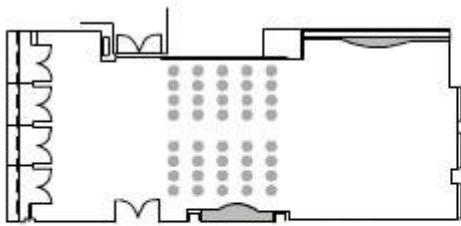

The Thomas Bennett

Distinguished charm with high function, our Thomas Bennett Room has seating up to 80 persons, theatre style.

sq ft	lxw	banquet	theatre	classroom (18' table)	reception	hollow square	boardroom
1275	60x22	60	80	50	80	40	30

The Thomas Bennett - *Theatre Layout*