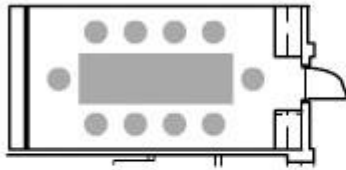

## The Duggan

Our Executive Boardroom is warm and rich, the ideal location for executive decisions to be made with seating up to 10 persons, boardroom style.

sq ft	lxw	banquet	theatre	classroom (18' table)	reception	hollow square	boardroom
235	22x12	n/a	n/a	n/a	n/a	n/a	10